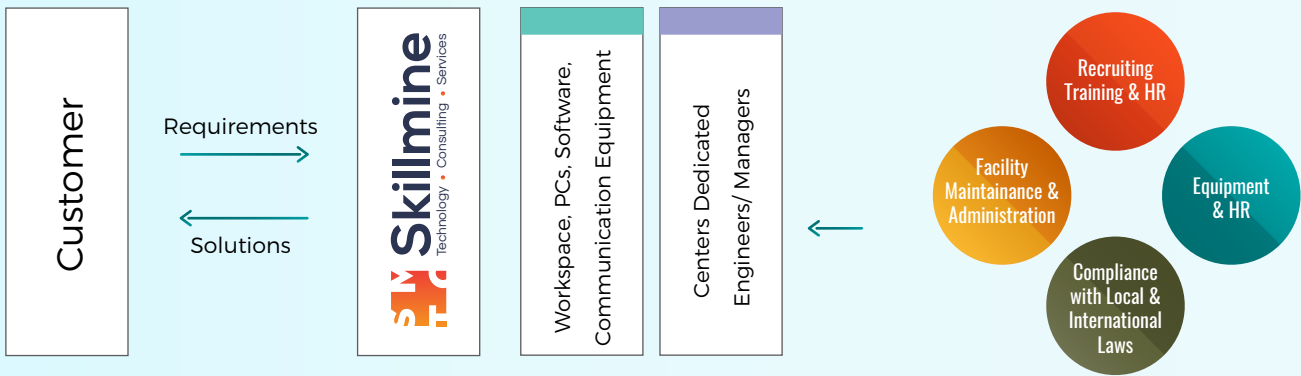

## Your Dedicated Delivery Center

Skillmine Offshore Delivery Center(ODC) offers you to have an extended and dedicated team hosted by Skillmine and jointly managed by us.

### ODC Advantages

- Capability -** Access to a large pool of trained professionals with diverse skill set
- Cost -** Flexibility for quick ramp-up & ramp-down
- Productivity & Efficiency -** Controlling quality, flexibility & removing redundancy
- Reduced TCO -** Team, Office, Delivery with no upfront investment