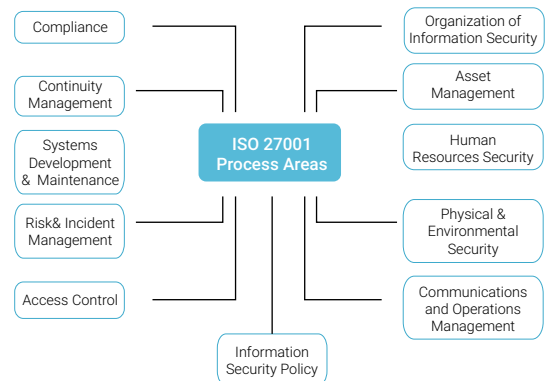

ISO 27001 Based Process Areas & Practices

For more information:
info@skill-mine.com

For commercial information:
orders@skill-mine.com